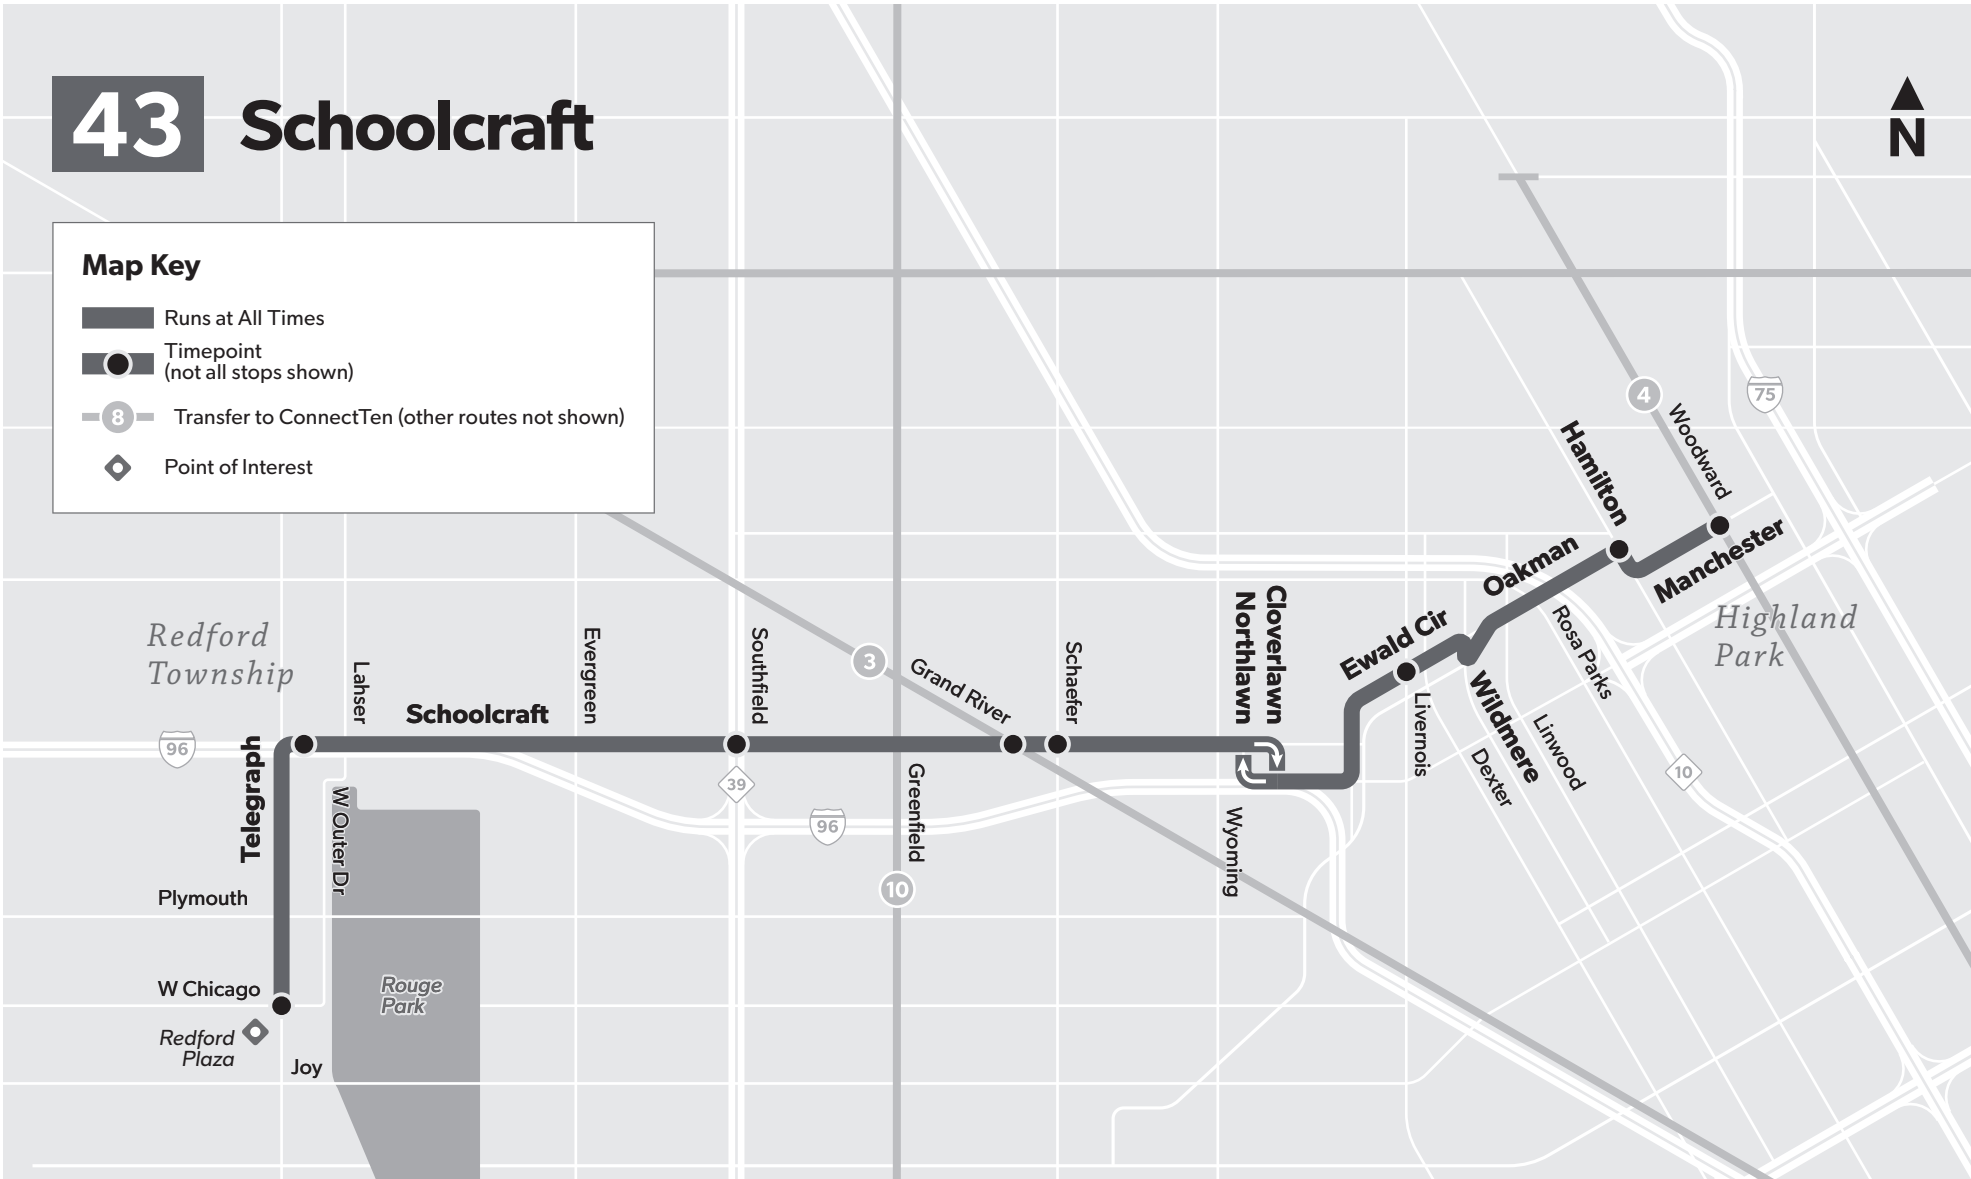

# 43 Schoolcraft

**Map Key**

- Runs at All Times
- Timepoint (not all stops shown)
- Transfer to ConnectTen (other routes not shown)
- Point of Interest

### Eastbound to Woodward

Redford Plaza	Schoolcraft & Dale	Schoolcraft & Southfield	Schoolcraft & Grand River	Schoolcraft & Schaefer	Ewald Circle & Livernois	Oakman & Hamilton	Manchester & Woodward
5:10	5:14	5:23	5:29	5:31	5:41	5:48	5:54
5:55	5:59	6:08	6:14	6:16	6:26	6:33	6:39
7:00	7:04	7:13	7:19	7:21	7:31	7:38	7:44
7:50	7:54	8:03	8:09	8:11	8:21	8:28	8:34
8:30	8:34	8:43	8:49	8:51	9:01	9:08	9:14
9:10	9:14	9:23	9:29	9:31	9:41	9:48	9:54
10:05	10:09	10:18	10:24	10:26	10:36	10:43	10:49
11:05	11:09	11:18	11:24	11:26	11:36	11:43	11:49
<b>12:05</b>	<b>12:09</b>	<b>12:18</b>	<b>12:24</b>	<b>12:26</b>	<b>12:36</b>	<b>12:43</b>	<b>12:49</b>
<b>1:05</b>	<b>1:09</b>	<b>1:18</b>	<b>1:24</b>	<b>1:26</b>	<b>1:36</b>	<b>1:43</b>	<b>1:49</b>
2:05	2:09	2:18	2:24	2:26	2:36	2:43	2:49
2:55	2:59	3:08	3:14	3:16	3:26	3:33	3:39
3:40	3:44	3:53	3:59	4:01	4:11	4:18	4:24
4:25	4:29	4:38	4:44	4:46	4:56	5:03	5:09
5:10	5:14	5:23	5:29	5:31	5:41	5:48	5:54
6:10	6:14	6:23	6:29	6:31	6:41	6:48	6:54
7:10	7:14	7:23	7:29	7:31	7:41	7:48	7:54
8:10	8:14	8:23	8:29	8:31	8:41	8:48	8:54
9:10	9:14	9:23	9:29	9:31	9:41	9:48	9:54