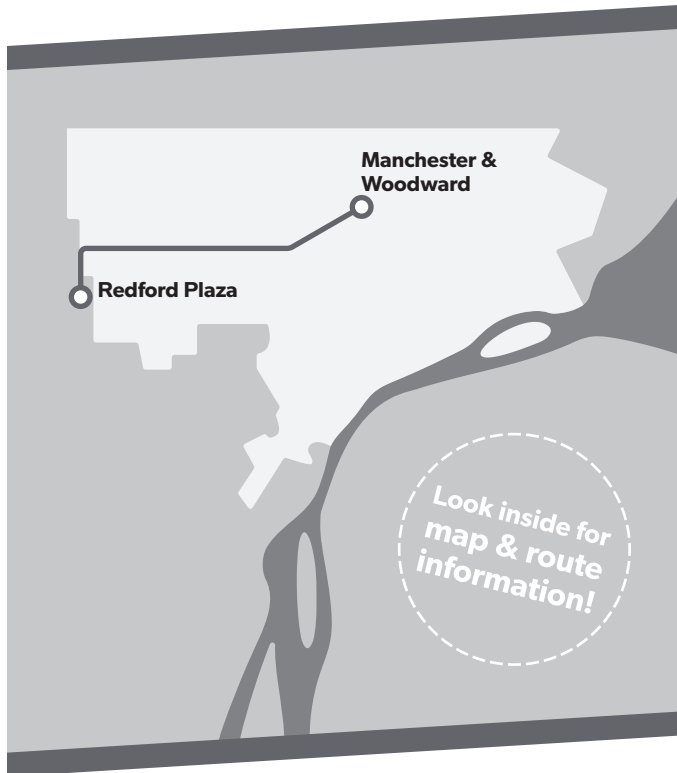

## Schoolcraft

TRANSIT ROUTE MAP & TIMETABLE

Effective **April 27, 2026**

@riddedot

### Westbound to Redford Plaza

Manchester & Woodward	Oakman & Hamilton	Ewald Circle & Livernois	Schoolcraft & Schaefer	Schoolcraft & Grand River	Schoolcraft & Southfield	Schoolcraft & Dale	Redford Plaza
-	-	-	-	4:40	4:46	4:55	5:00
-	-	-	-	5:25	5:31	5:40	5:45
6:00	6:02	6:09	6:19	6:21	6:27	6:36	6:41
6:45	6:47	6:54	7:04	7:06	7:12	7:21	7:26
7:25	7:27	7:34	7:44	7:46	7:52	8:01	8:06
8:10	8:12	8:19	8:29	8:31	8:37	8:46	8:51
9:05	9:07	9:14	9:24	9:26	9:32	9:41	9:46
10:05	10:07	10:14	10:24	10:26	10:32	10:41	10:46
11:05	11:07	11:14	11:24	11:26	11:32	11:41	11:46
<b>12:05</b>	<b>12:07</b>	<b>12:14</b>	<b>12:24</b>	<b>12:26</b>	<b>12:32</b>	<b>12:41</b>	<b>12:46</b>
1:05	1:07	1:14	1:24	1:26	1:32	1:41	1:46
2:05	2:07	2:14	2:24	2:26	2:32	2:41	2:46
3:10	3:12	3:19	3:29	3:31	3:37	3:46	3:51
3:50	3:52	3:59	4:09	4:11	4:17	4:26	4:31
4:35	4:37	4:44	4:54	4:56	5:02	5:11	5:16
5:15	5:17	5:24	5:34	5:36	5:42	5:51	5:56
6:00	6:02	6:09	6:19	6:21	6:27	6:36	6:41
7:00	7:02	7:09	7:19	7:21	7:27	7:36	7:41
8:00	8:02	8:09	8:19	8:21	8:27	8:36	8:41
9:00	9:02	9:09	9:19	9:21	9:27	9:36	9:41

#### Southbound to Jefferson

Hayes & 8 Mile	Hayes & 7 Mile	Hayes & Outer Dr	Chalmers & Warren	Chalmers & Jefferson
10:10	10:21	10:31	10:44	10:50
10:30	10:41	10:51	11:04	11:11
10:50	11:01	11:12	11:26	11:33
11:10	11:22	11:33	11:47	11:54
11:30	11:42	11:53	<b>12:07</b>	<b>12:14</b>
<b>11:50</b>	<b>12:02</b>	<b>12:13</b>	<b>12:27</b>	<b>12:34</b>
12:10	12:22	12:33	12:47	12:54
12:30	12:42	12:53	1:07	1:14

This is a sample schedule, not an actual route

← Find your day of travel (Monday-Friday / Saturday / Sunday).

← Find your direction.

← Find a **timepoint** closest to your boarding location.  
Additional bus stops are located **between** the timepoints.