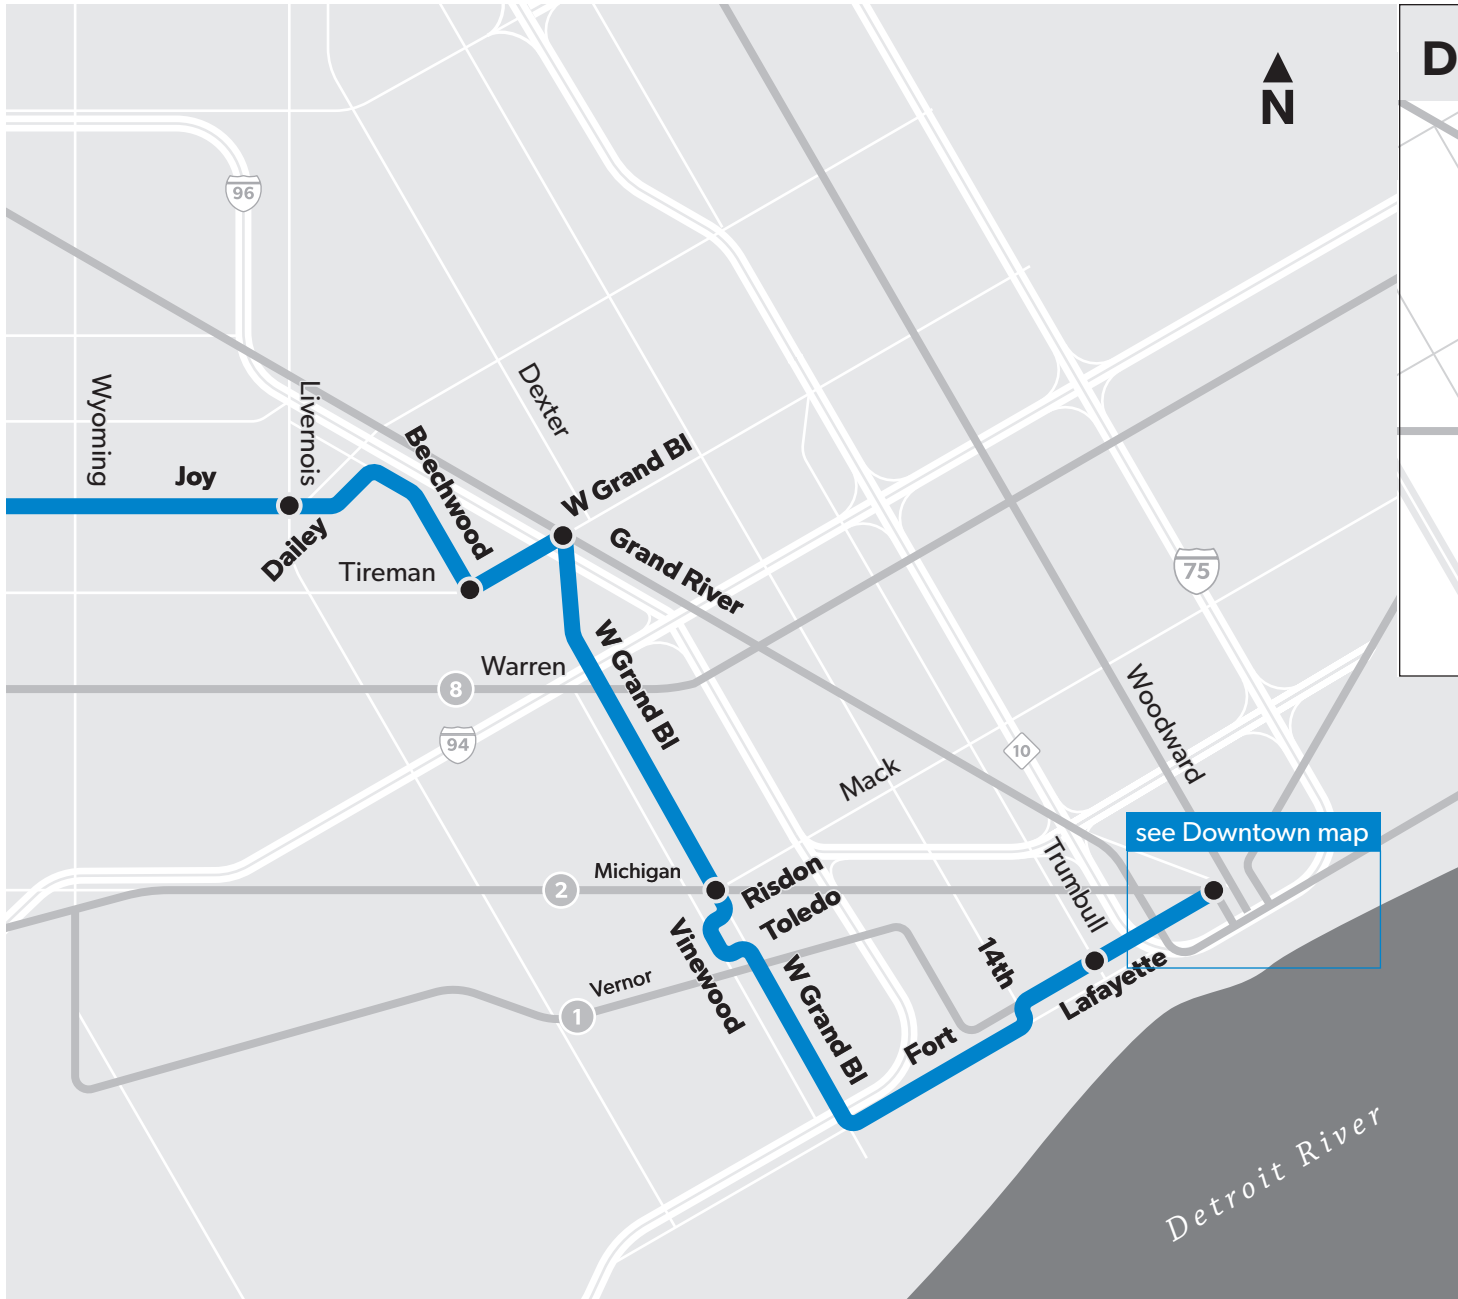

#### TDD & TTY Hearing-Impaired Schedule Information:

7-1-1

Detroit's Public Transit System

Map continued on next page

see Downtown map

Map continued from previous page

## Eastbound to Downtown

Redford Plaza	Joy & Spinoza	Joy & Greenfield	Joy & Schaefer	Joy & Livernois	Tireman & Beechwood	Grand River & Grand Bl	Grand Bl & Michigan	Lafayette & Trumbull	Rosa Parks Transit Center Bay 5
6:05	6:11	6:20	6:23	6:31	6:37	6:39	6:48	6:57	7:02
6:55	7:01	7:10	7:13	7:21	7:27	7:29	7:38	7:47	7:52
7:45	7:51	8:00	8:03	8:11	8:17	8:19	8:28	8:37	8:42
8:00	8:06	8:15	8:18	8:26	8:32	8:34	8:43	8:52	8:57
8:35	8:41	8:50	8:53	9:01	9:08	9:10	9:19	9:29	9:34
9:25	9:32	9:42	9:46	9:55	10:02	10:04	10:13	10:23	10:28
10:15	10:22	10:32	10:36	10:45	10:52	10:54	11:03	11:13	11:18
11:05	11:12	11:22	11:26	11:35	11:42	11:44	11:53	<b>12:03</b>	<b>12:08</b>
11:55	<b>12:02</b>	<b>12:12</b>	<b>12:16</b>	<b>12:25</b>	<b>12:32</b>	<b>12:34</b>	<b>12:43</b>	<b>12:53</b>	<b>12:58</b>
<b>12:45</b>	<b>12:52</b>	<b>1:02</b>	<b>1:06</b>	<b>1:15</b>	<b>1:22</b>	<b>1:24</b>	<b>1:33</b>	<b>1:43</b>	<b>1:48</b>
1:35	1:42	1:52	1:56	2:05	2:12	2:14	2:23	2:33	2:38
2:25	2:32	2:42	2:46	2:55	3:02	3:04	3:13	3:23	3:28
3:15	3:22	3:32	3:36	3:45	3:52	3:54	4:03	4:13	4:18
3:35	3:42	3:52	3:56	4:05	4:12	4:14	4:23	4:33	4:38
4:05	4:12	4:22	4:26	4:35	4:42	4:44	4:53	5:03	5:08
4:55	5:02	5:12	5:16	5:24	5:30	5:32	5:41	5:51	5:56
5:45	5:51	6:01	6:05	6:13	6:19	6:21	6:30	6:40	6:45
6:35	6:41	6:51	6:55	7:03	7:09	7:11	7:20	7:30	7:35
7:25	7:31	7:41	7:45	7:53	7:59	8:01	8:10	8:20	8:24
8:25	8:31	8:40	8:43	8:51	8:57	8:59	9:08	9:17	9:22
9:25	9:31	9:40	9:43	9:51	9:57	9:59	10:08	10:17	10:22
10:25	10:31	10:40	10:43	10:51	10:57	10:59	11:08	11:17	11:22